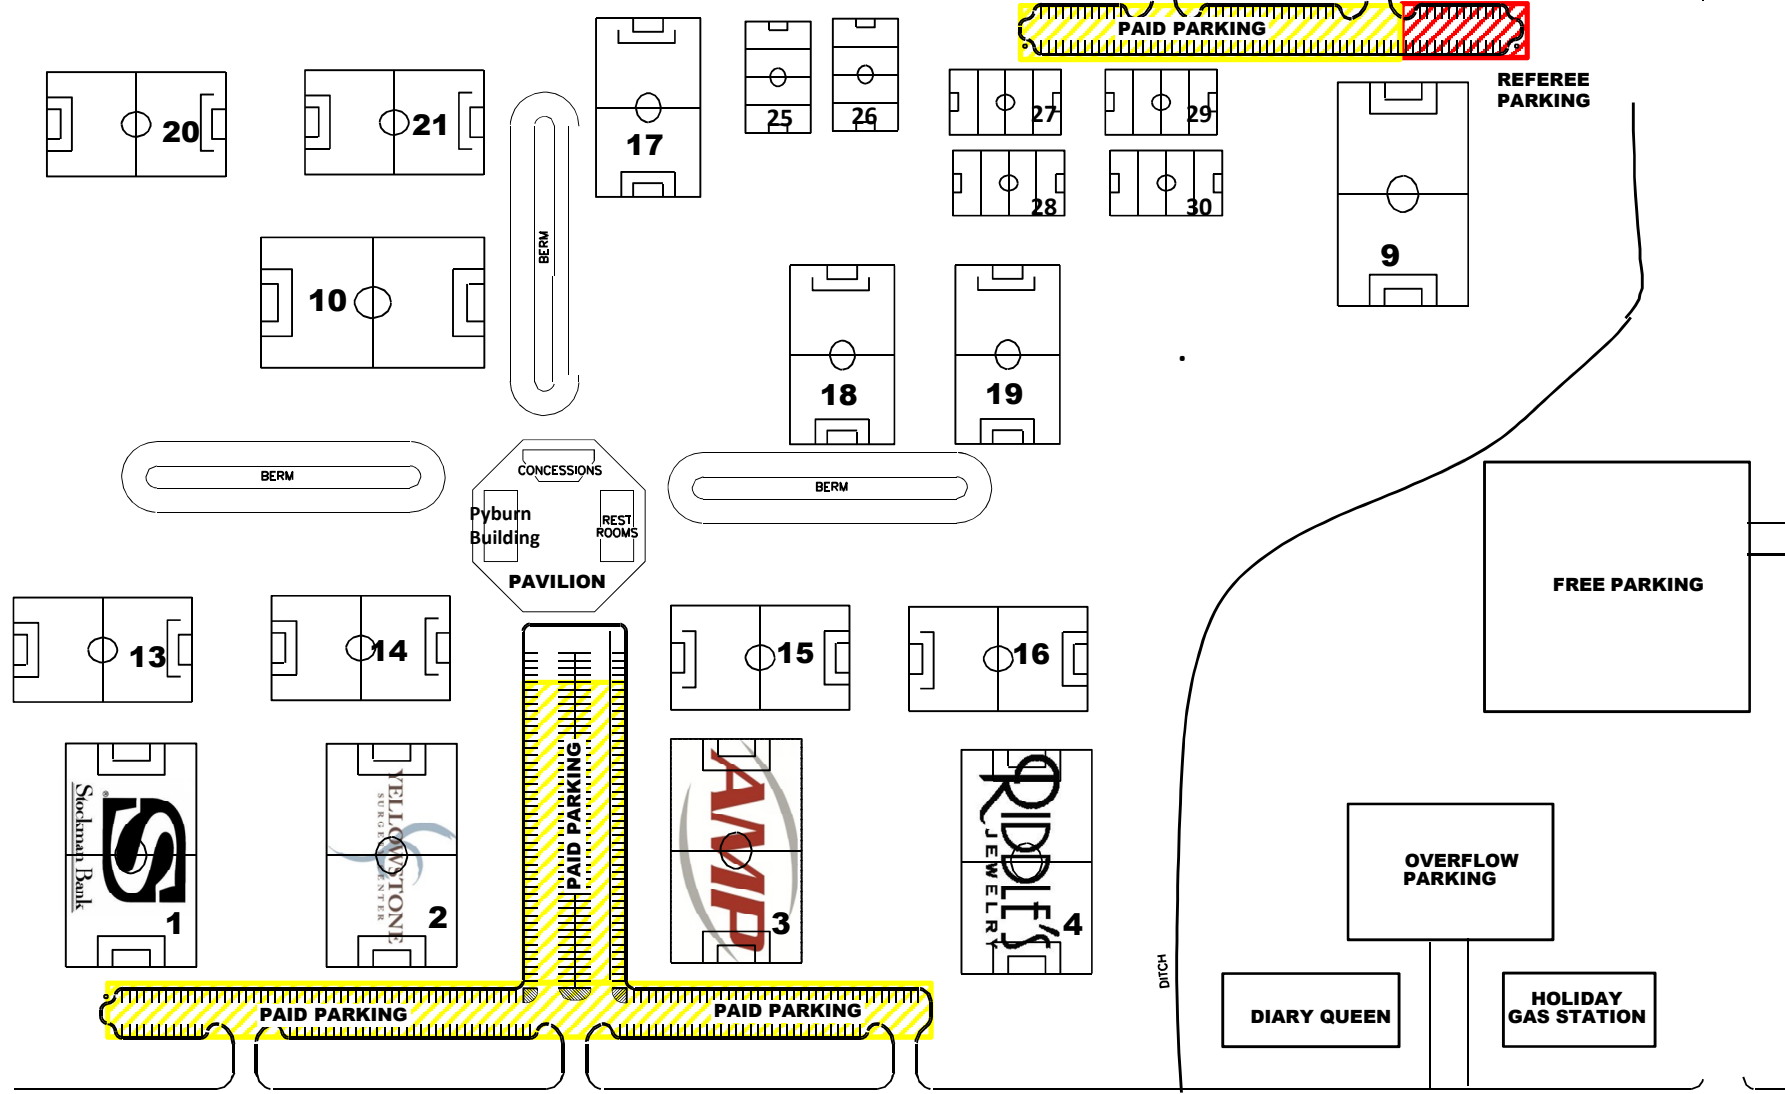

MAGIC CITY CLASSIC 2018 FIELDS

MOORE LN.
FOOTE ST.
MOREY

PATH PATH SIMPSON

11 v 11 / Fields 1-10
9 v 9 / Fields 13-21
7 v 7 / Fields 25-30

TO I-90
EXIT 447