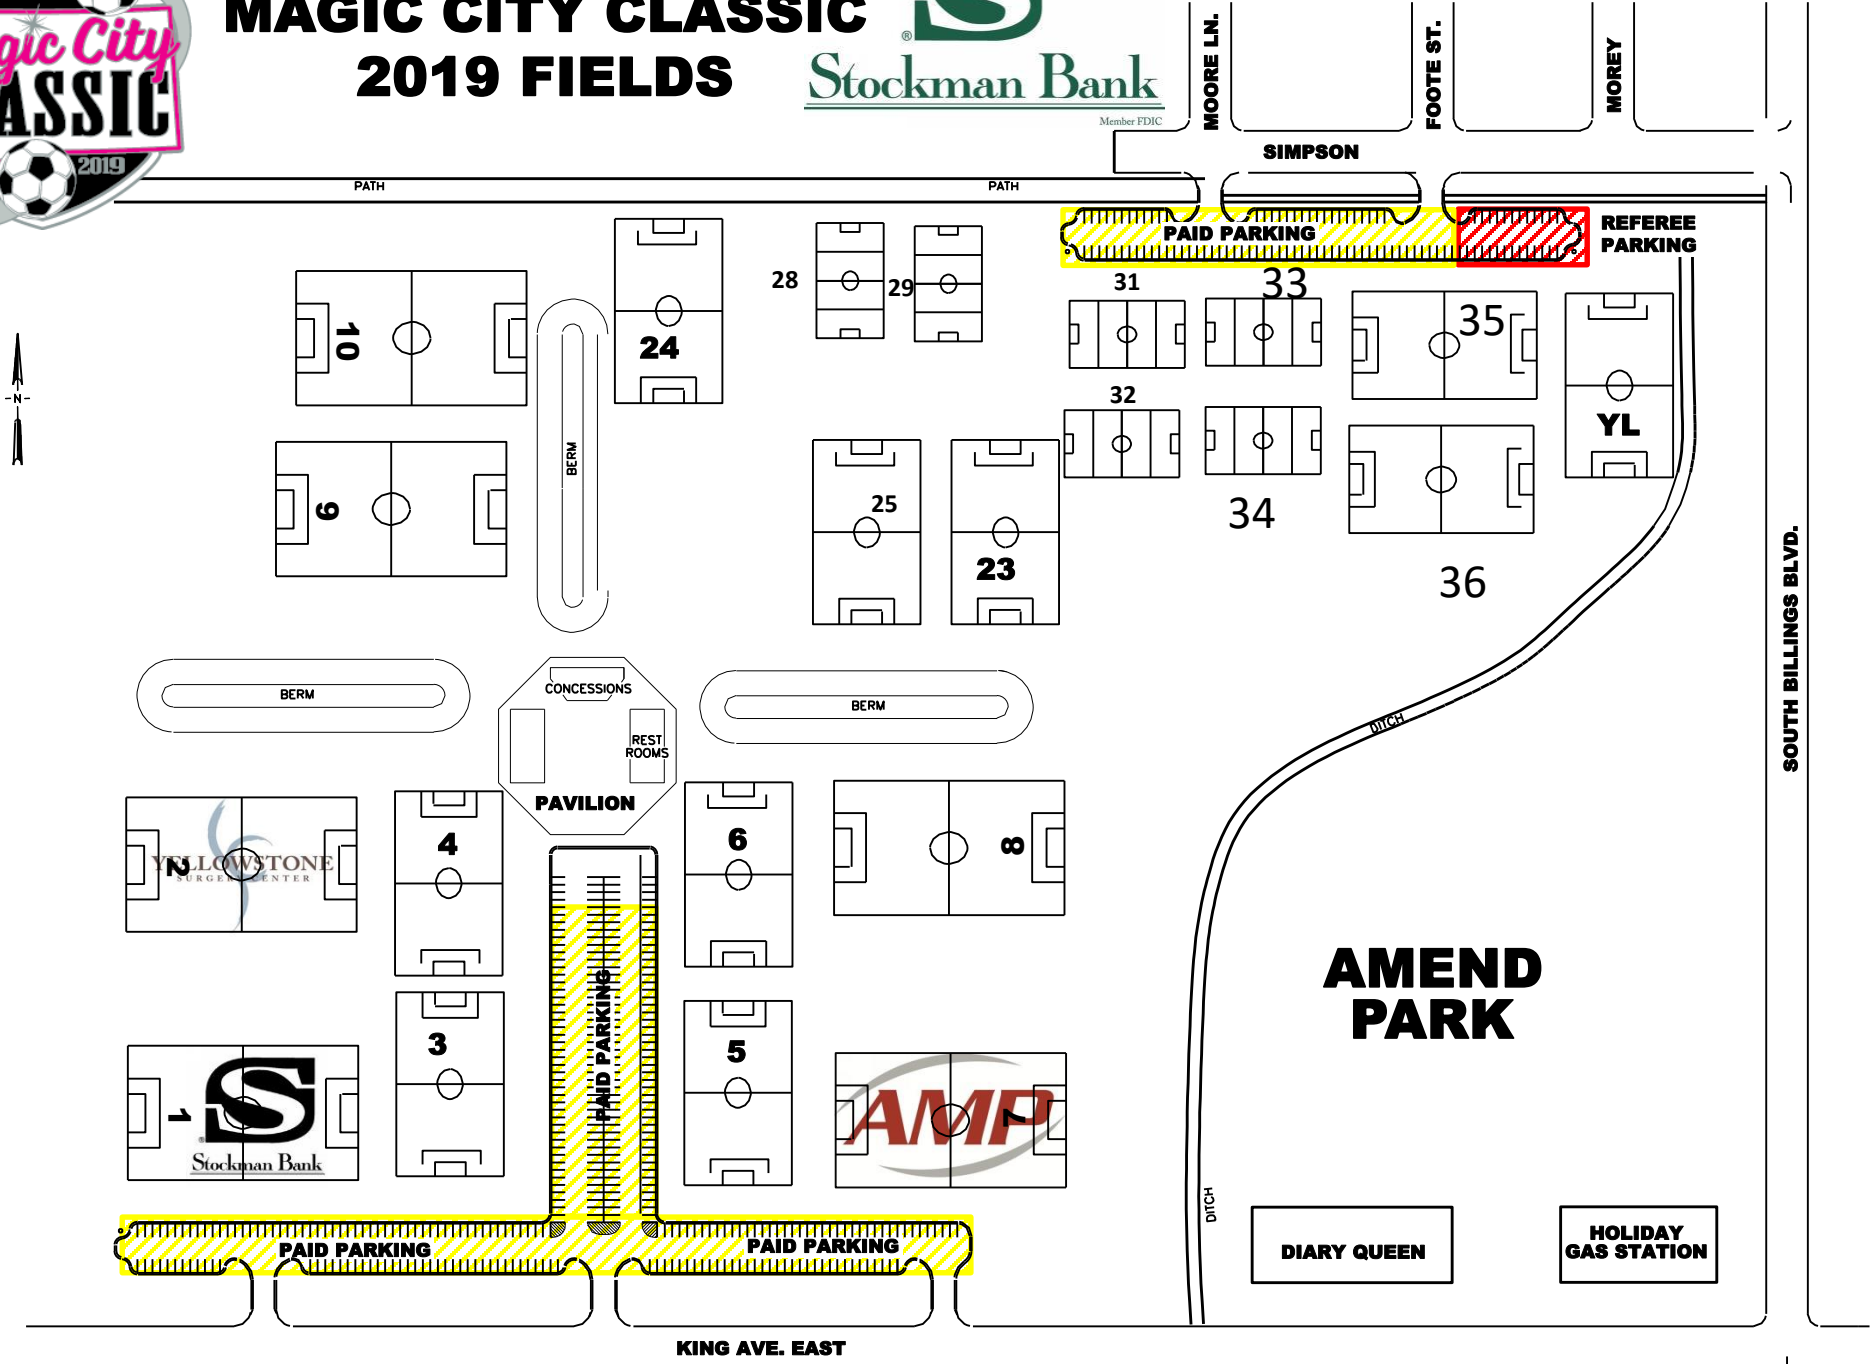

MAGIC CITY CLASSIC 2019 FIELDS

11 v 11 / Fields 1, 2, 7-10
9 v 9 / Fields 3-6, 24, 25, 23, 35, 36
7 v 7 / Fields 28-29, 31-34

TO I-90
EXIT 447