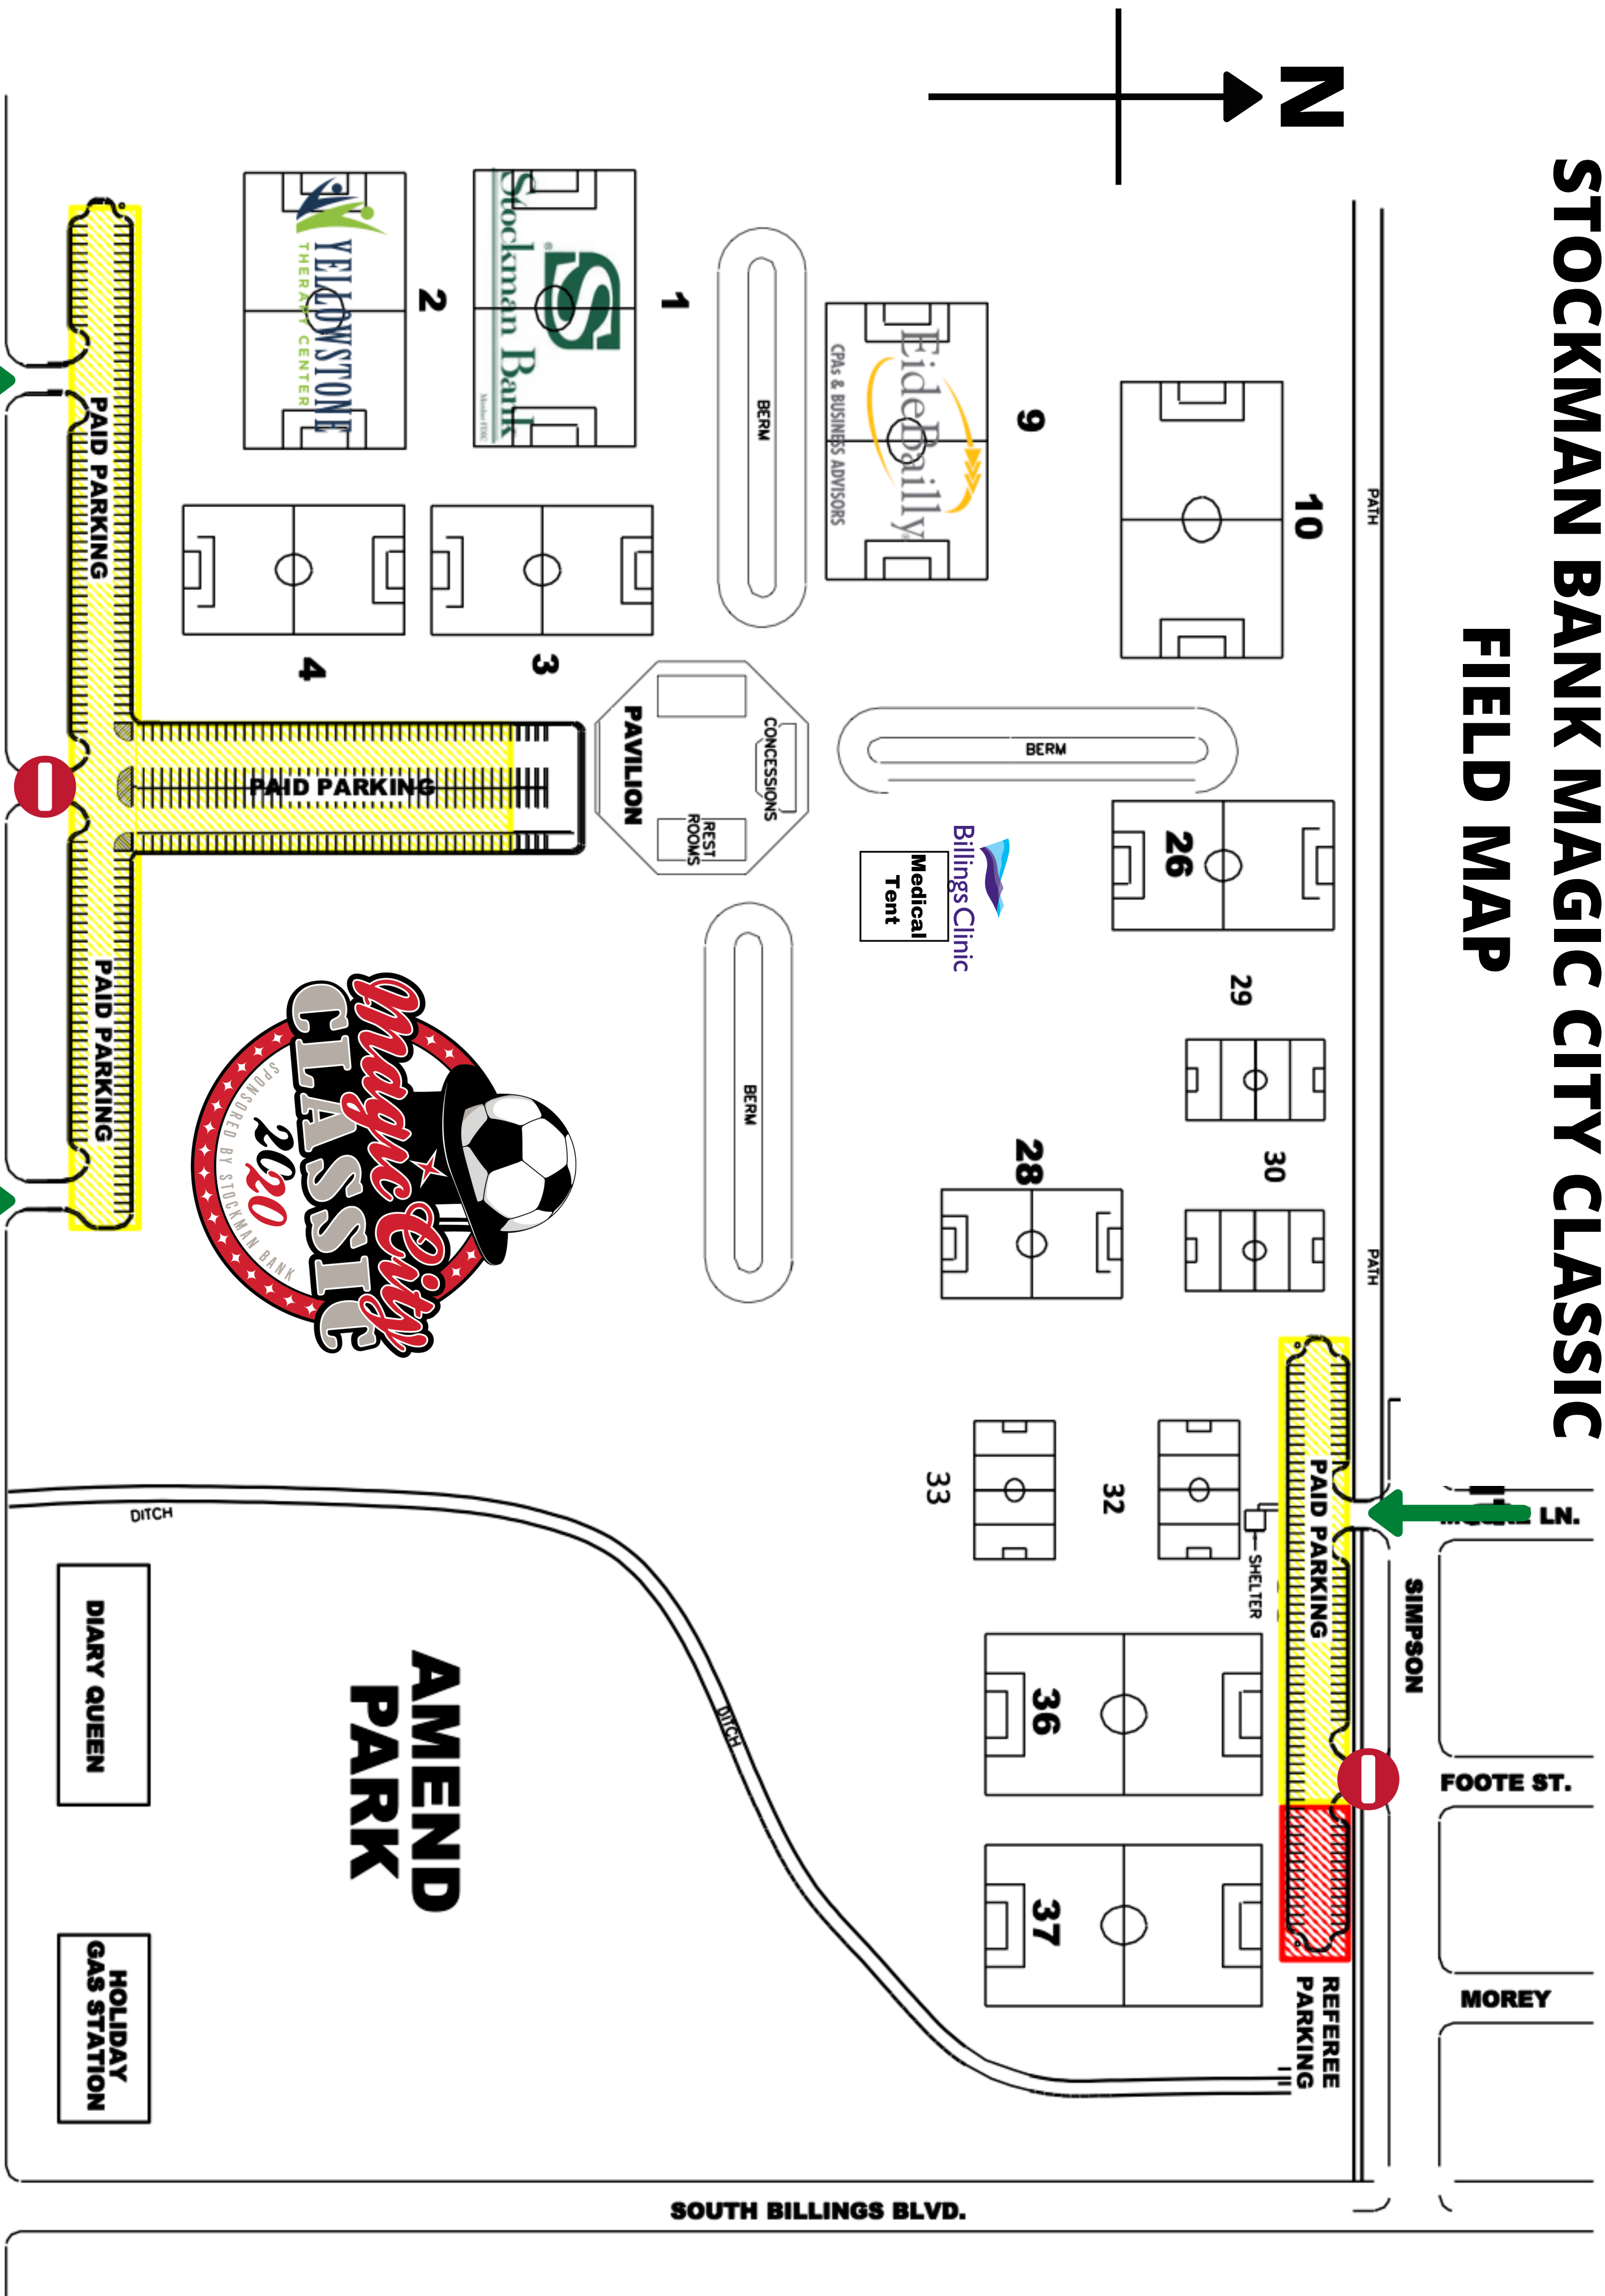

# STOCKMAN BANK MAGIC CITY CLASSIC FIELD MAP

Fields 1-2, 9-10, 36-37  
9 v 9 / Fields 3-4, 26-28  
7 v 7 / Fields 29-30, 32-33

KING AVE. EAST

**AMEND  
PARK**

**SOUTH BILLINGS BLVD.**

**SIMPSON**

**FOOTE ST.**

**MOREY**

TO I-90  
EXIT 447

DIARY QUEEN

HOLIDAY  
GAS STATION