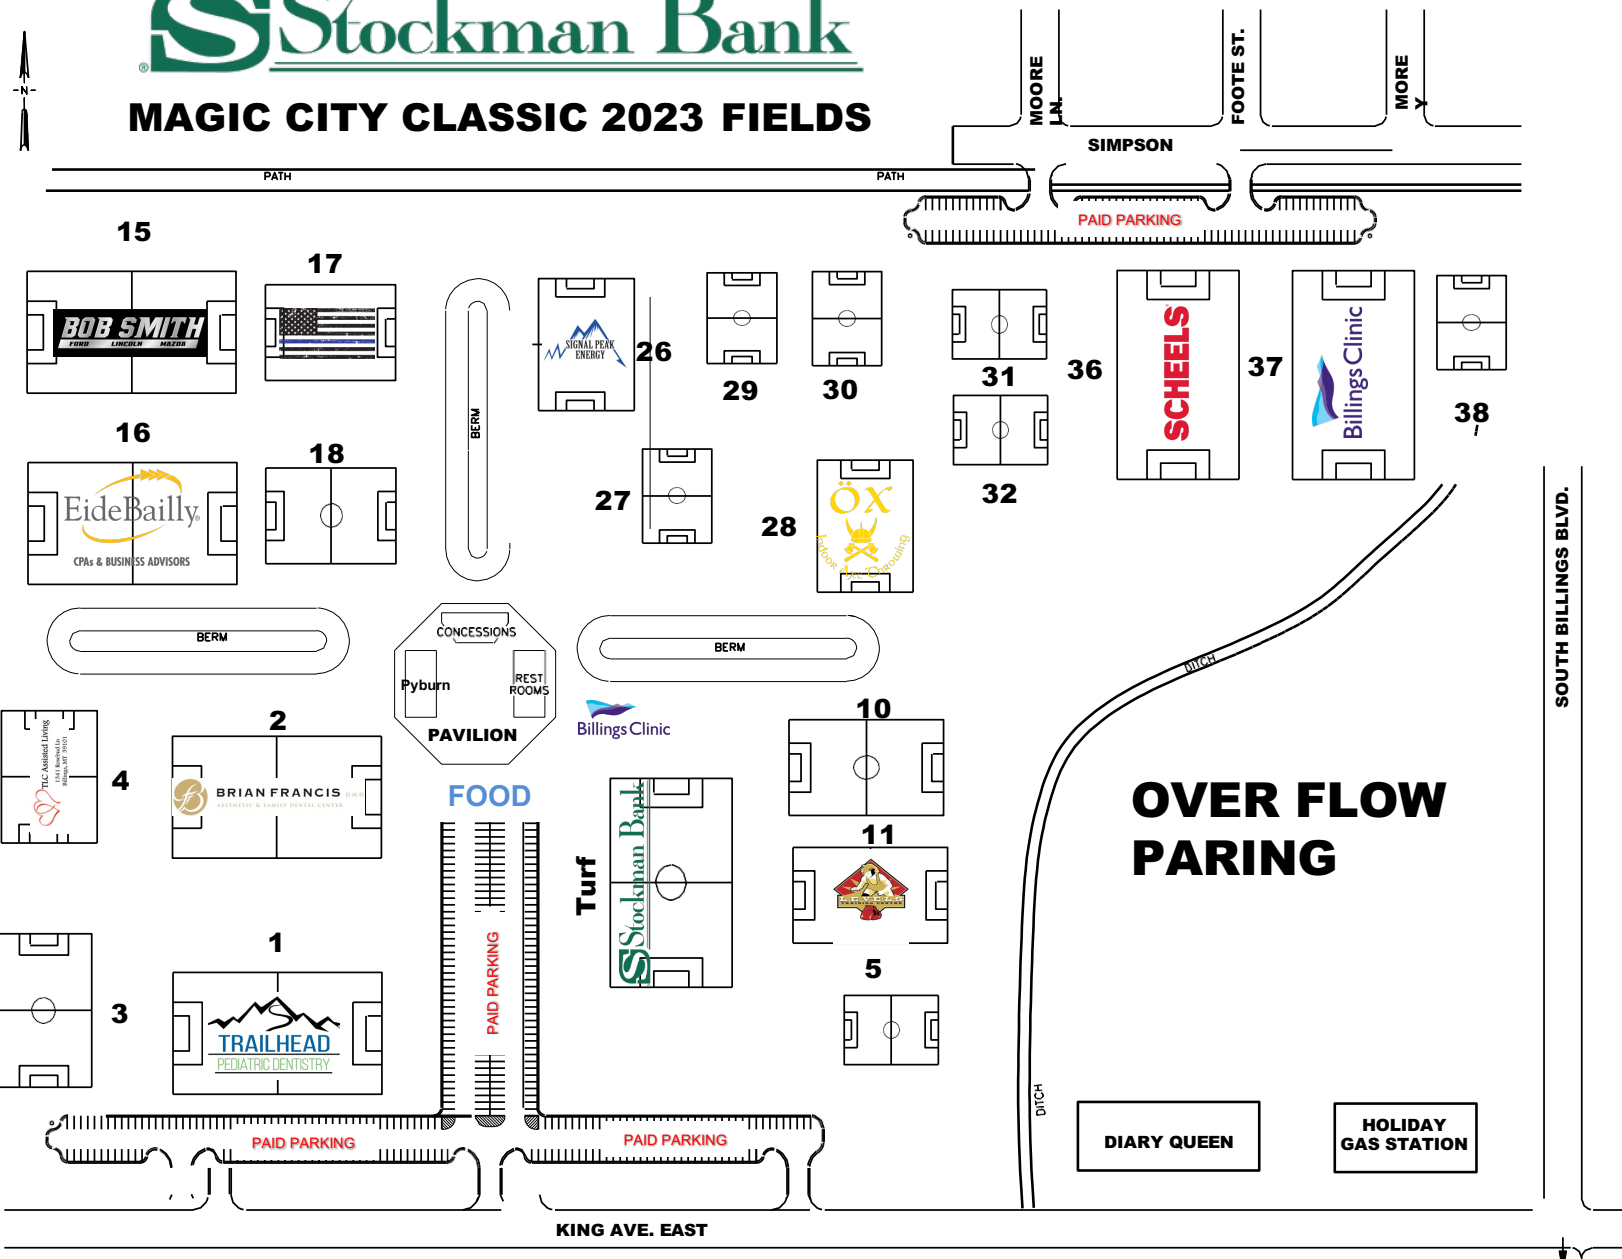

MAGIC CITY CLASSIC 2023 FIELDS

Field Key

11v11	9v9	7v7
1	3	27
2	4	29
15	17	30
16	18	31
36	26	32
37	28	38
Turf	10	5
	11	

TO I-90
EXIT 447