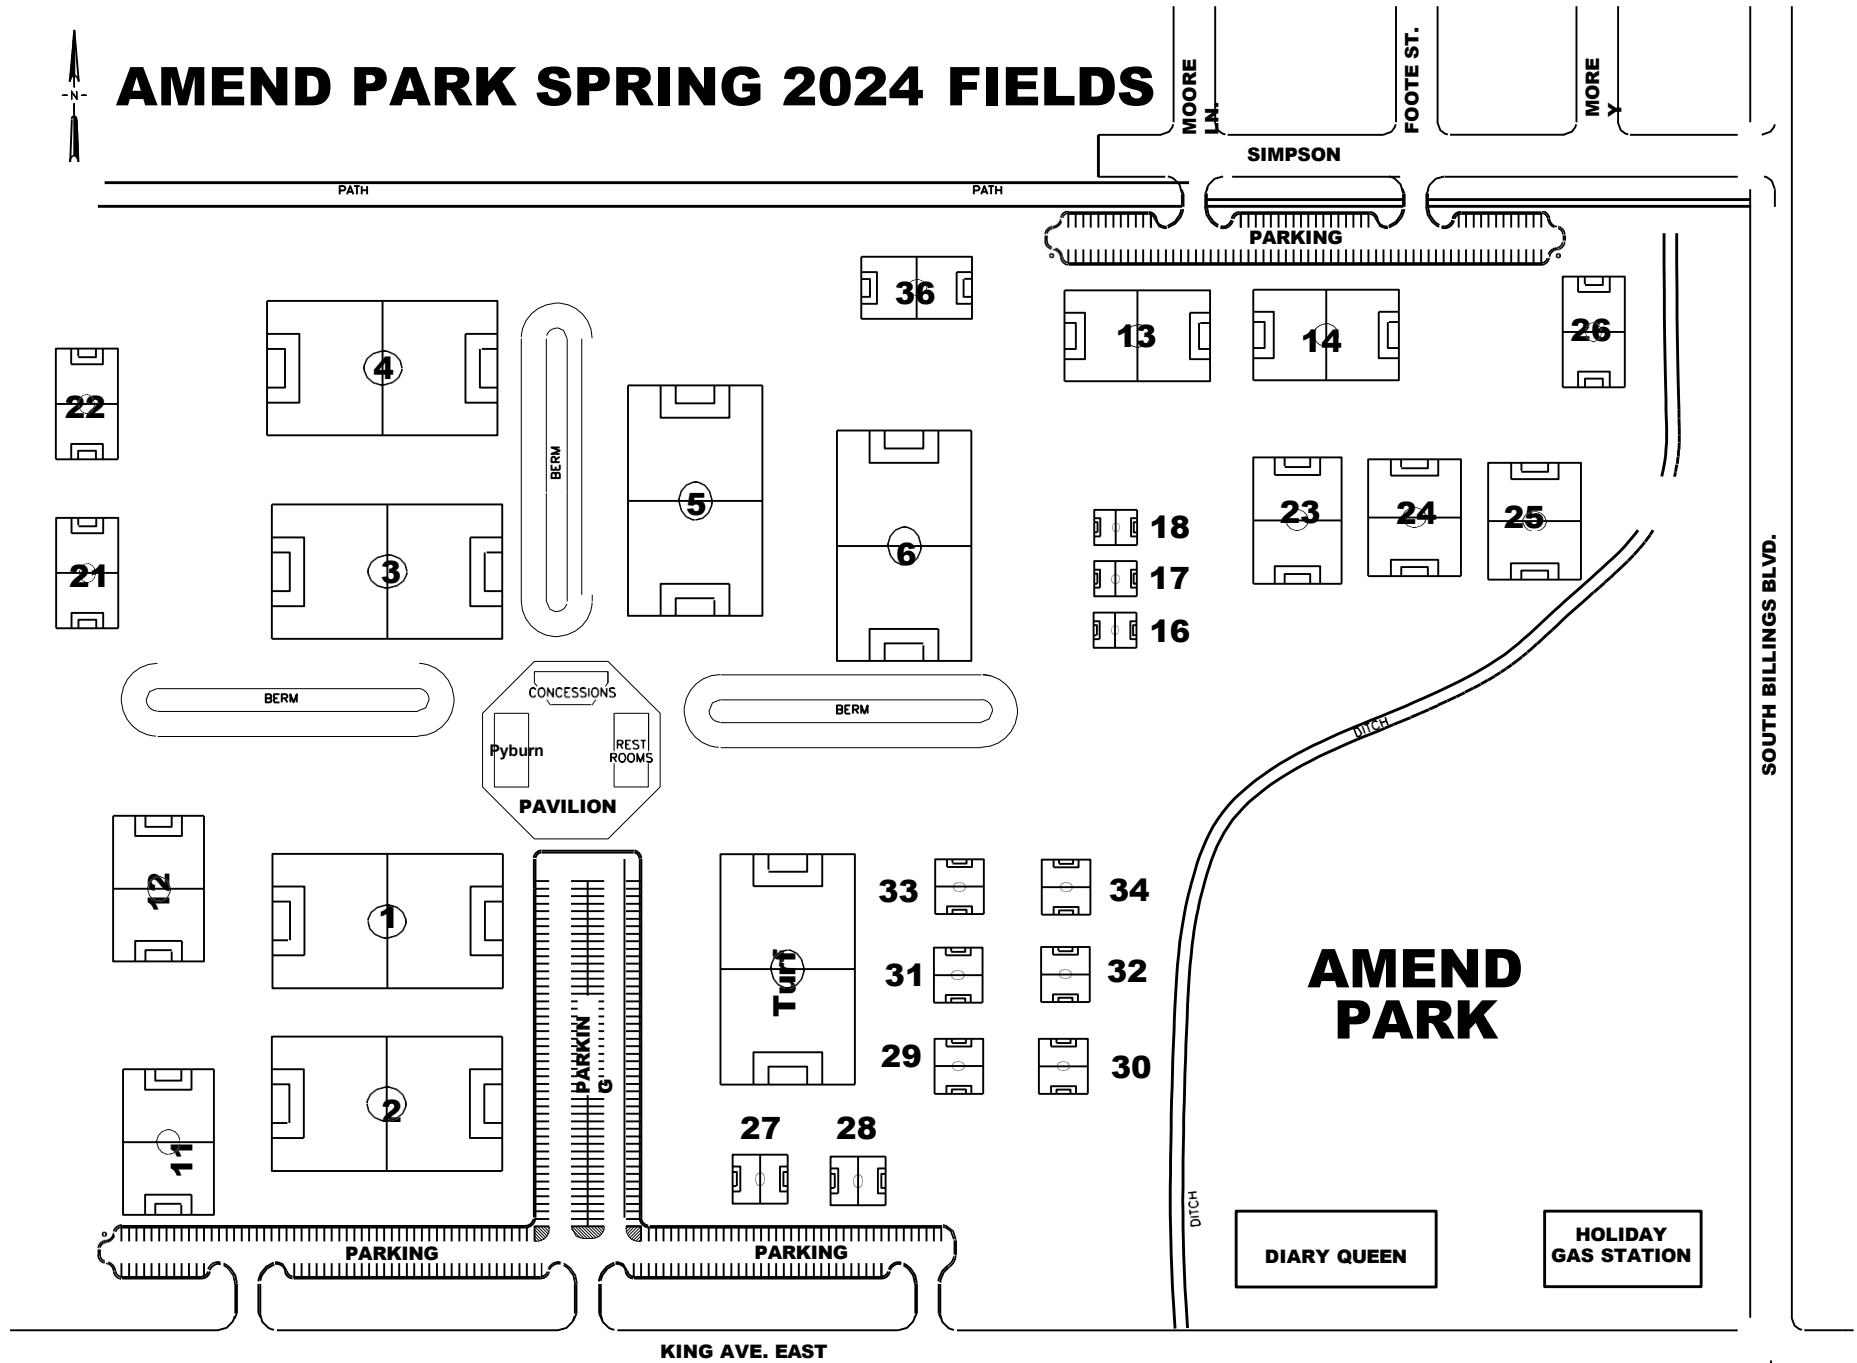

# AMEND PARK SPRING 2024 FIELDS

- 11v11 Fields 1, 2, 3, 4, 5, 6, 7
- 9 v 9 / Fields 11, 12, 13, 14, 15, 16
- 7 v 7 / Fields 20, 21, 22, 23, 24, 25, 26
- 5 v 5 / Fields 27 - 34
- 4 v 4 / Fields 16 -18

TO I-90  
EXIT 447

# AMEND PARK SPRING 2024 FIELDS

- 11v11 Fields 1, 2, 3, 4, 5, 6, 7
- 9 v 9 / Fields 11, 12, 13, 14, 15, 16, 17
- 7 v 7 / Fields 21, 22, 23, 24, 25, 26
- 5 v 5 / Fields 27, 28, 29, 30, 31, 32, 33, 34
- 4 v 4 / Fields 16, 17, 18

TO I-90  
EXIT 447